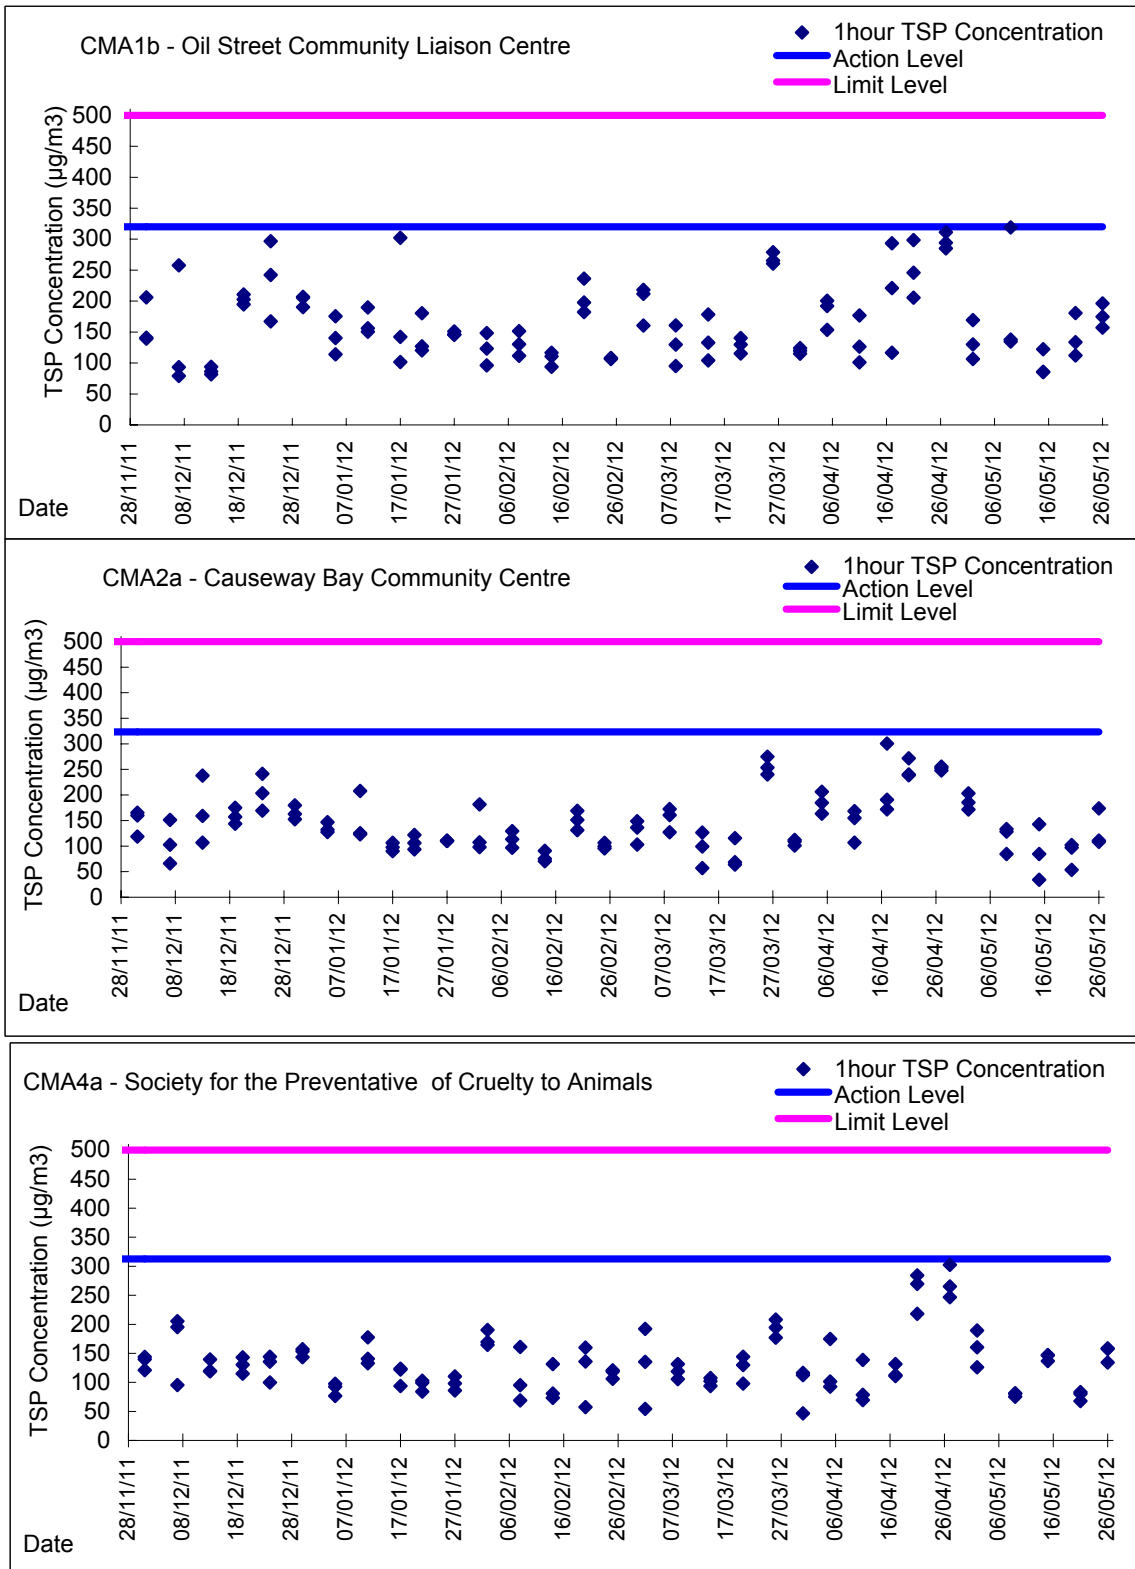

Graphic Presentation of 1 hour TSP Result

Graphic Presentation of 1 hour TSP Result

Graphic Presentation of 24 hour TSP Result

Graphic Presentation of 24 hour TSP Result