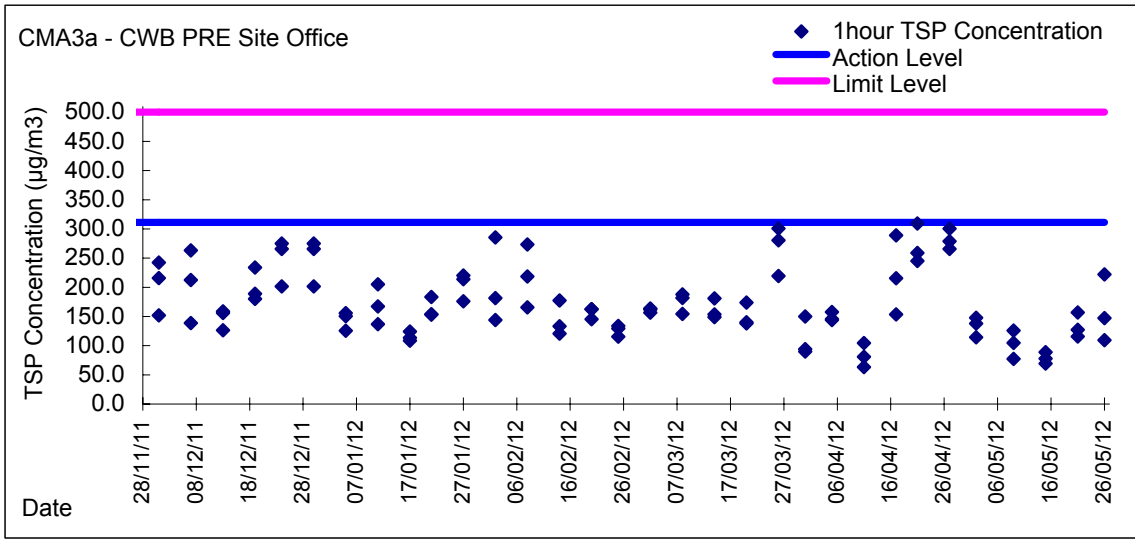

Graphic Presentation of 1 hour TSP Result

Graphic Presentation of 1 hour TSP Result

Graphic Presentation of 24 hour TSP Result

Graphic Presentation of 24 hour TSP Result