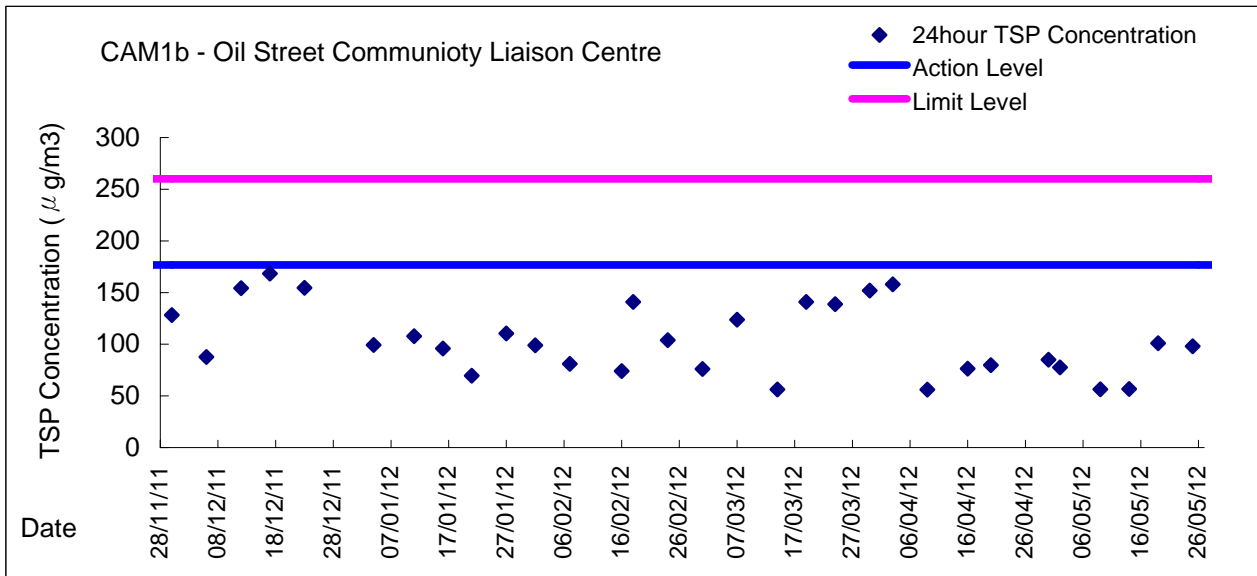

Graphic Presentation of 1 hour TSP Result

Graphic Presentation of 1 hour TSP Result

Graphic Presentation of 24 hour TSP Result

Graphic Presentation of 24 hour TSP Result