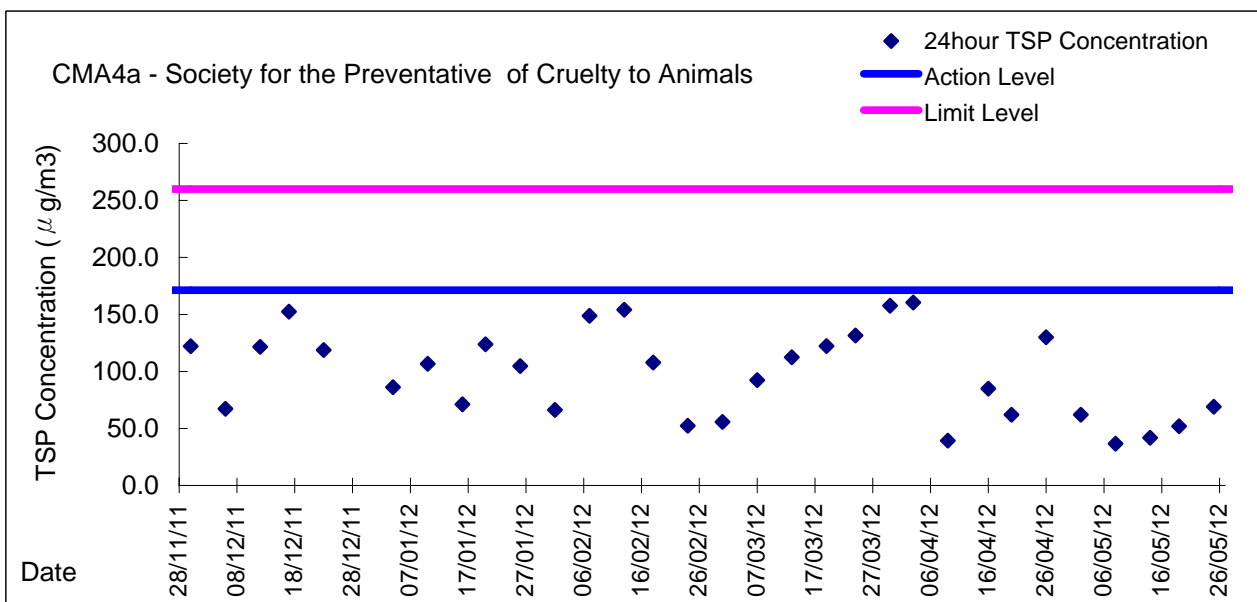

Graphic Presentation of 1 hour TSP Result

Graphic Presentation of 1 hour TSP Result

Graphic Presentation of 24 hour TSP Result

Graphic Presentation of 24 hour TSP Result