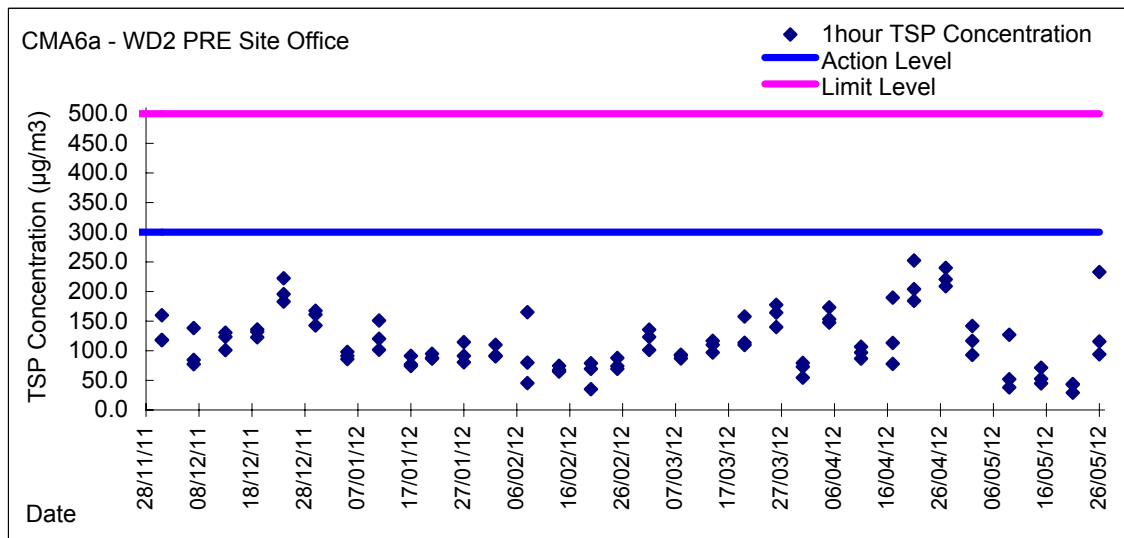

Graphic Presentation of 1 hour TSP Result

Graphic Presentation of 1 hour TSP Result

Graphic Presentation of 24 hour TSP Result

Graphic Presentation of 24 hour TSP Result