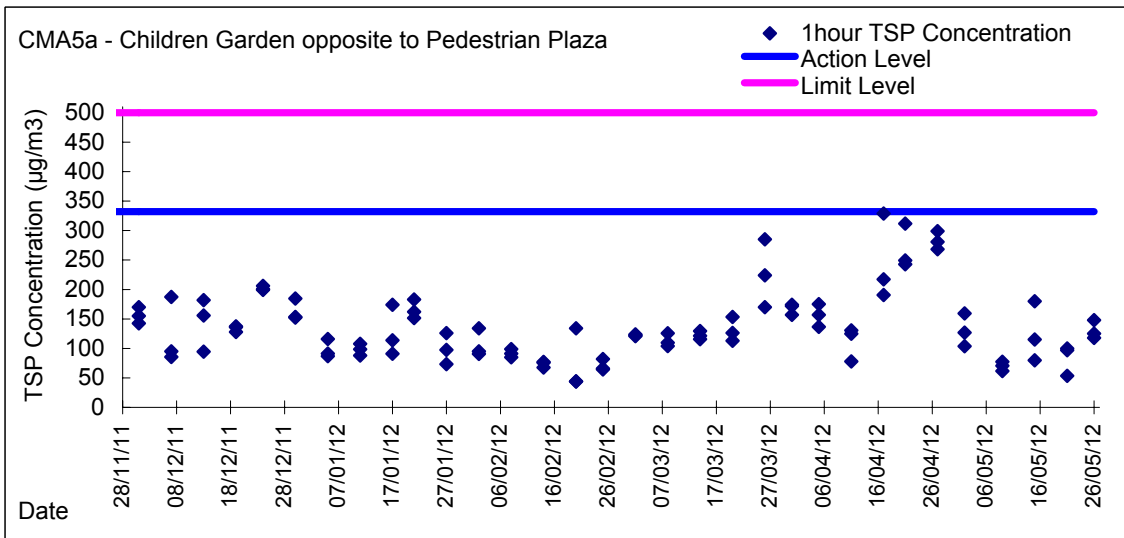

Graphic Presentation of 1 hour TSP Result

Graphic Presentation of 1 hour TSP Result

Graphic Presentation of 24 hour TSP Result

Graphic Presentation of 24 hour TSP Result