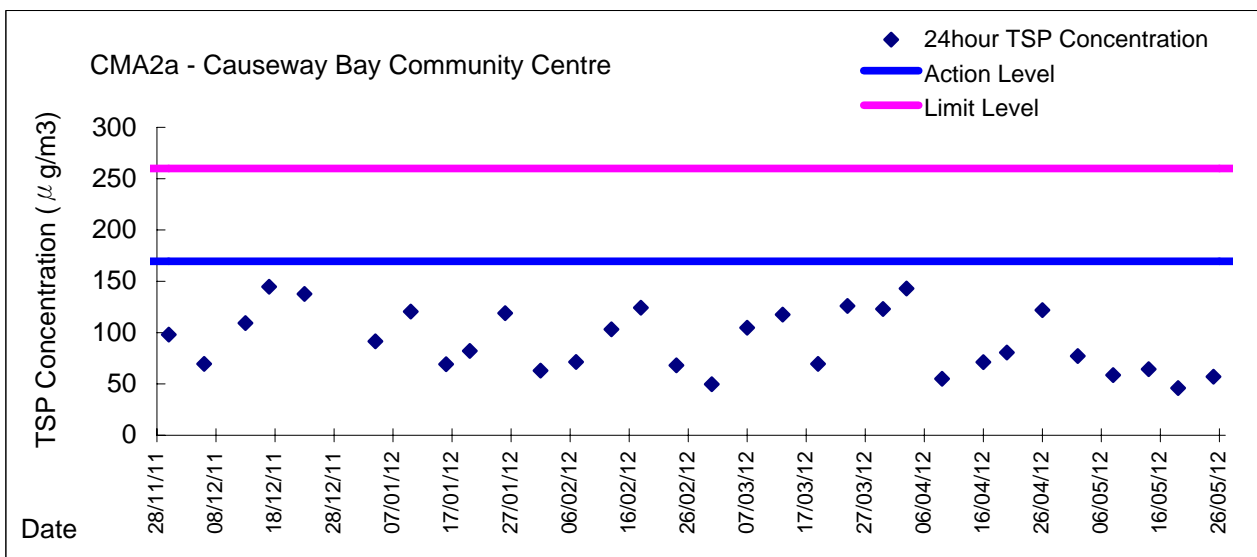

Graphic Presentation of 1 hour TSP Result

Graphic Presentation of 1 hour TSP Result

Graphic Presentation of 24 hour TSP Result

Graphic Presentation of 24 hour TSP Result